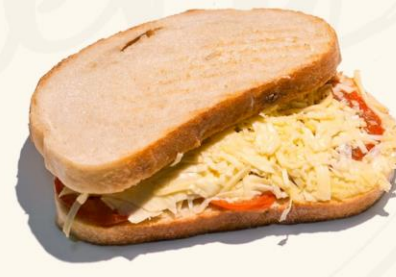

ROASTED TOMATO CHEESE MELT

Description: Traditional Bloomer, Butter, Le Perrin Mayo Roasted Tomato, Cheddar Cheese, Caramelized Onion